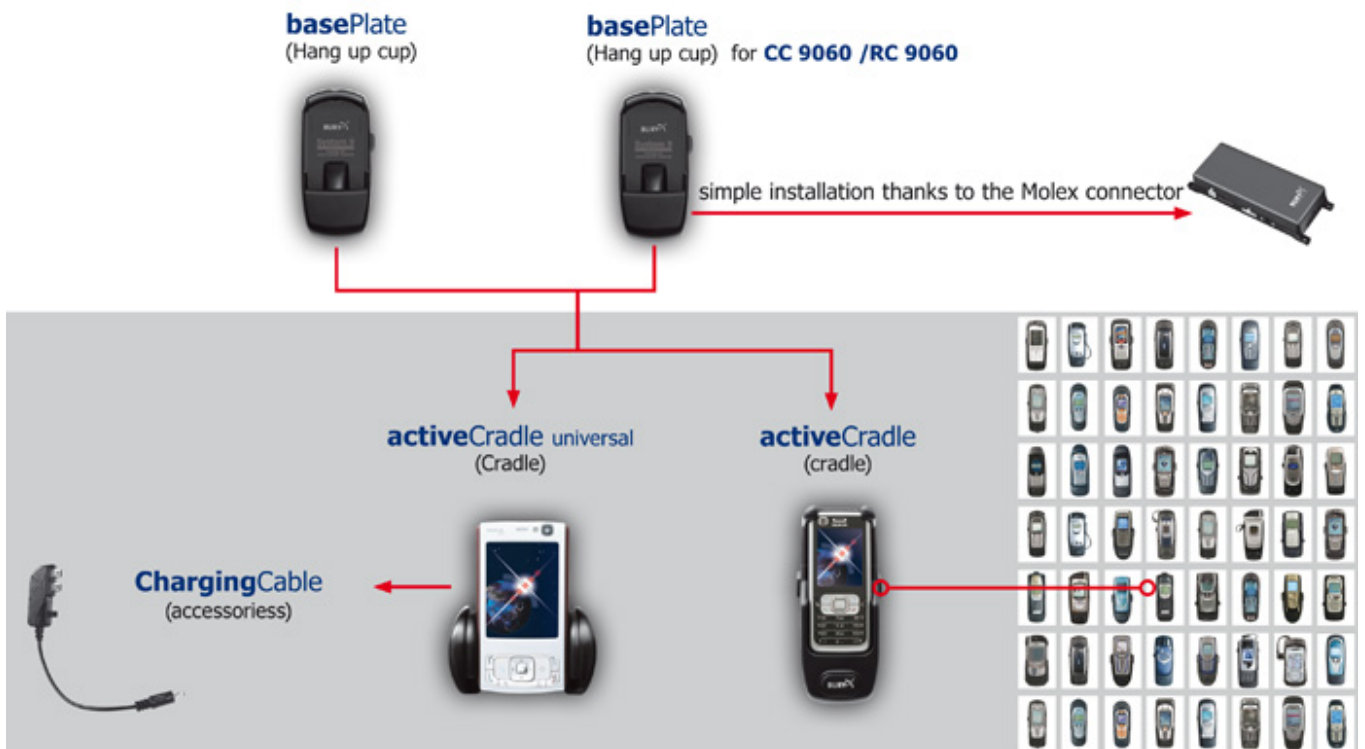

System 9 - The principle

1. Select the space and type of installation for the basePlate.
2. Place the mobile phone specific or universal cradle in the basePlate.
3. Make phone calls with optimum reception and full batteries.

Add-on unit for Bluetooth hands-free car kits
The System 9 is "the" extension for Bluetooth hands-free car kits, which do not independently support the use of an external antenna or the charging function of the mobile phone battery. The components of the System 9 are designed for Bluetooth hands-free car kits of all manufacturers.

The hang-up cup basePlate and the holder activeCradle are the two main parts of this system. Thanks to our patented snap-in mounting, the two of them can be quickly connected.

In the same way one can insert the mobile phone into the activeCradle. activeCradles allow a comfortable and secure placement of mobile phones and provide unlimited talk time thanks to the integrated battery charging technology. By using the external antenna with the basePlate, the sending and reception quality can be noticeably improved while driving.