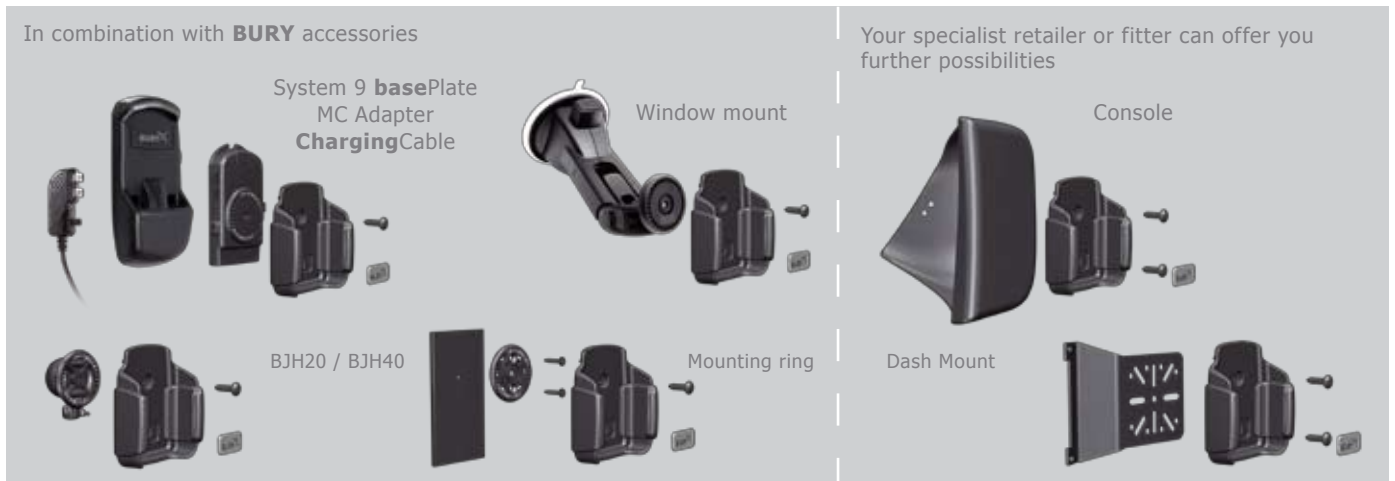

## multiCradle

- Compatible with a **wide range of mobile telephones**
- Telephone stays **within view and easy reach**
- **Charger** also available as upgrade
- **Optimum and secure positioning** thanks to special adjustable fittings
- **Straightforward assembly**, using consoles or suction pad solutions for example
- **Small design format** – cradle barely visible in the vehicle

## Further details

Seven different multi**Cradle** designs and special adjustable fittings ensure your mobile phone is able to achieve its optimum position:

The multi**Cradle** can be attached in the vehicle in a variety of different ways depending on the requirements of the user: