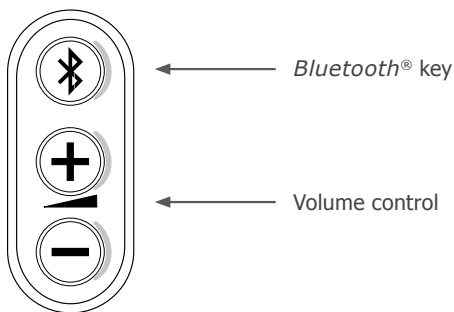

Automatic radio mute function when calling

Access to voice tags stored on mobile phone¹

Electronic box can be concealed behind radio or in glove box
— device invisible in the car

¹The scope of the functions may vary according to mobile phone, network provider and software version.
²AUX cable or CAR MP3/CD Adapter needed (accessory)

Invisible but clearly audible!

CC 9045

in detail

This hands-free car kit isn't visible, as the electronic box, for instance, is installed behind the radio. It can certainly make itself heard though! Thanks to the *Bluetooth*® A2DP protocol, music files which are saved on your mobile phone can be played back in stereo through the speakers in your vehicle. It also goes without saying that the sound quality with telephone calls is superb. This is made possible by the built-in DSP processor that filters out almost all of the driving noise.

How you can upgrade the *Bluetooth*® CC 9045 hands-free car kit:

Functions of the remote control keys

Technical details	
External dimensions electronic box	153 x 53 x 31mm
Operating voltage	10V - 16V
Quiescent current	max. 1mA by U = 13,5V
Working current	approx. 500mA in standby mode / max. 1,5A in active call
Temperature range	-20°C to +70°C
Accreditations	
	The hands-free car kit meets the requirements of the R&TTE Directive 1999/5/EG
	Technical type approval according to 2009/104/EC "Electromagnetic Compatibility in motor vehicles"