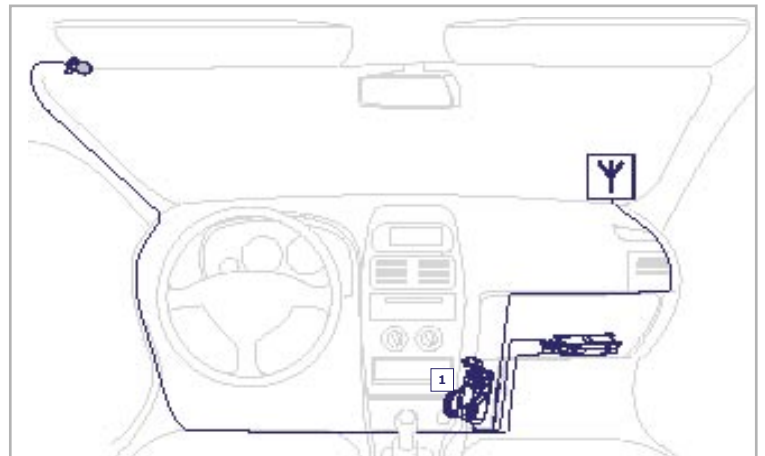

1

Take&Talk BT

2

Subject to change. Errors and omissions excepted.

Take&Talk BT

BlackBerry	7100g, 7100r, 7100t, 7100v, 7100x, 7290, 7250, 7105t, 8700, 8707
Hewlett Packard	iPAQ HW 6510, iPAQ HW 6515, H6340, HW 6510
HTC	SDA, SDA Music, Qtek 8020, i-mate SP3i, SDA II, MDA Compact, i-mate JAM, Qtek S100, VPA Compact, Qtek8310, SPV M5000, XDA Mini, MDA IV, Qtek9100, HTC Breeze / SPV C500, SPV C600, Qtek 8010, i-mate SP3 / MDA II, XDA III, Qtek 2020, SPV M1000, MDA III, SDA IIs, Qtek 9090, SPV M2000, i-mate PDA2K, XDA II, XDA IIs, XDA III
Motorola	V500, V525, V550, V551, V600, V620, E398, E550 / V3 RAZR (100 cm) / V3 RAZR (12 cm) / L2 (V270), L6 (V280), L7(V8)
Nokia	3230, 3650, 6021, 6230, 6230i, 6310, 6310i, 6600, 6670, 6680, 6681, 6810, 6820, 6820a, 6822, 8800, 9300, 9500, N-GAGE, 2610, 6260, 6630
Panasonic	X70
Palm	Treo 650, Treo 700w, Treo 700p
Philips	Fisio 820, 825
Sagem	MyX8
Samsung	SGH-D500, SGH-D600
Sharp	GX15, GX25, GX30
Siemens	CX 75, M 75, S 55, S 65, SK 65, SX 1, S65v
Sony Ericsson	K 700i, P 910i, S 700i, T68, T68i, T68m, T610, T616, T630, Z600, Z1010, V800 / K 750i, D 750i, W800i, K510i, K800i, K790i
Toshiba	TS 921