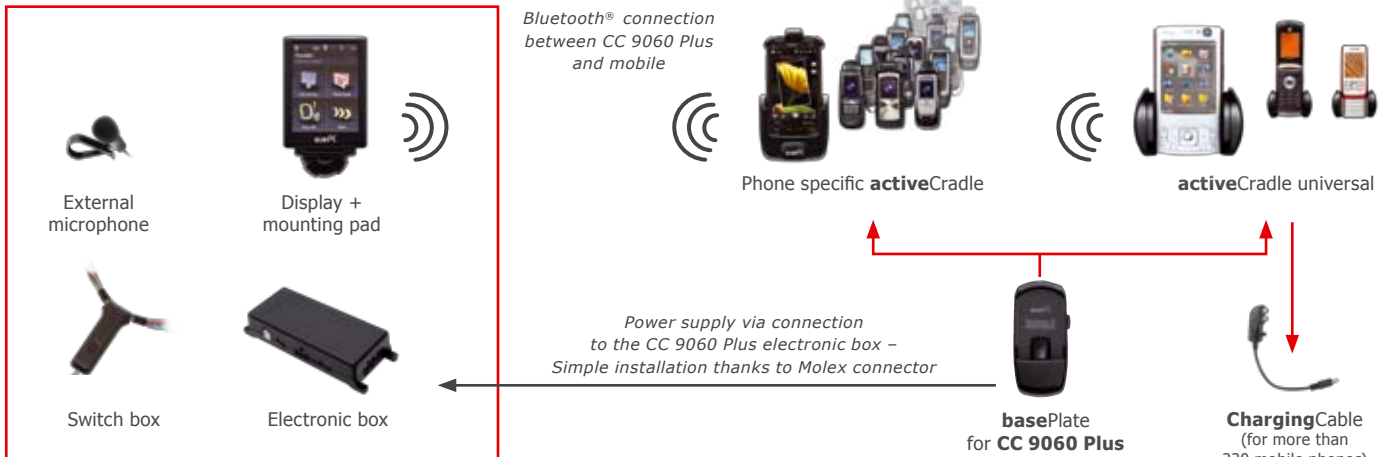

Multipoint-function – simultaneous connection of two mobile phones to the system is possible

Magic word – activation of the voice control with a single voice command

Voice memo function – record telephone calls and leave behind instructions for other drivers

Unlimited talk time in the vehicle thanks to **charging function**

Optimum connection with your dialogue partner thanks to **external antenna**

Convenient and **secure placement** of mobile phones

Patented: **quick and easy snap-in mounting** of the cradles

A great team
A great team

CC 9060 Plus + System 9

in detail

- **Touch screen** – easy-to-use system with intuitive multifunction display
- **Voice dialling**
- **Crystal-clear voice reproduction** via vehicle's built-in sound system; automatic radio muting when calling
- The separate **level-adjustment of the microphone and loudspeaker** is possible via the HFCK menu
- **Multiple call handling** – swap and hold calls, conference with up to 7 participants¹
- **MP3 playback** from mobile phone via the car hi-fi system^{1,2}
- **Display shows contacts**, call log, reception quality, battery status, etc.¹
- **Stores multiple numbers** for one contact
- Maximum capacity: 10 handsets, **1000 text messages**, 150 voice tags, **15.000 contacts** (up to 1.500 contacts per phone)
- **Light sensor** – automatically switches between day and night mode
- **Text-to-speech**¹ – reads out text messages, Blackberry e-mails and phone book entries aloud

¹The scope of the functions may vary according to mobile phone, network provider and software version

²AUX cable or CAR MP3/CD Adapter needed (accessory)

Display colour scheme can be matched to the car interior. For example: