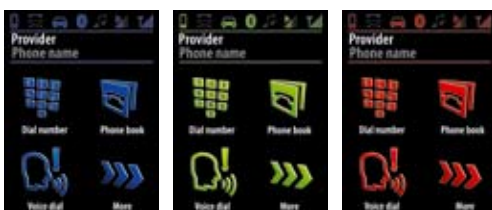

A great team
A great team

CC 9060 Plus + System 9

in detail

- **Touch screen** – easy-to-use system with intuitive multifunction display
- **Voice dialling**
- **Crystal-clear voice reproduction** via vehicle's built-in sound system; automatic radio muting when calling
- The separate **level-adjustment of the microphone and loudspeaker** is possible via the HFCK menu
- **Multiple call handling** – swap and hold calls, conference with up to 7 participants¹
- **MP3 playback** from mobile phone via the car hi-fi system^{1,2}
- **Display shows contacts**, call log, reception quality, battery status, etc.¹
- **Stores multiple numbers** for one contact
- Maximum capacity: 10 handsets, **1000 text messages**, 150 voice tags, **15.000 contacts** (up to 1.500 contacts per phone)
- **Light sensor** – automatically switches between day and night mode
- **Text-to-speech**¹ – reads out text messages, Blackberry e-mails and phone book entries aloud

¹The scope of the functions may vary according to mobile phone, network provider and software version

²AUX cable or CAR MP3/CD Adapter needed (accessory)

Display colour scheme can be matched to the car interior. For example: